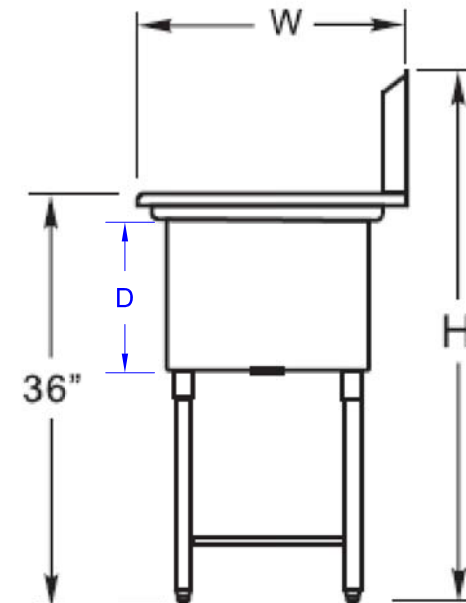

SE16204D18

FOUR TUB SINK
WITH BOTH SIDE 18" DRAIN
BOARD

Order No	DBR D Side	DBRD Length (inch)	Ga	Tub	Bowl Size (inch)			Overall Size (inch)			Weight lbs/ea
					W	L	D	W	L	H	
SE16204D18	L&R	18	18	4	20	16	12	26	100-1/4	45	101