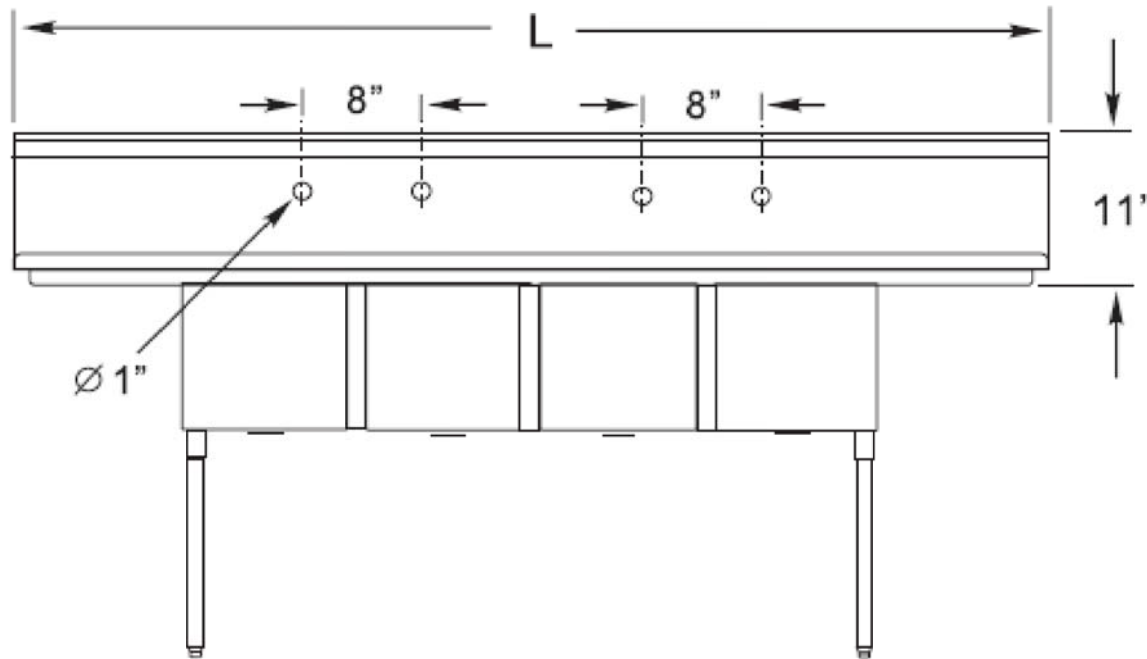

SE16204D18

FOUR TUB SINK
WITH BOTH SIDE 18" DRAIN
BOARD

Order No	DBR D Side	DBRD Length (inch)	Ga	Tub	Bowl Size (inch)			Overall Size (inch)			Weight lbs/ea
					W	L	D	W	L	H	
SE16204D18	L&R	18	18	4	20	16	12	26	100-1/4	45	101