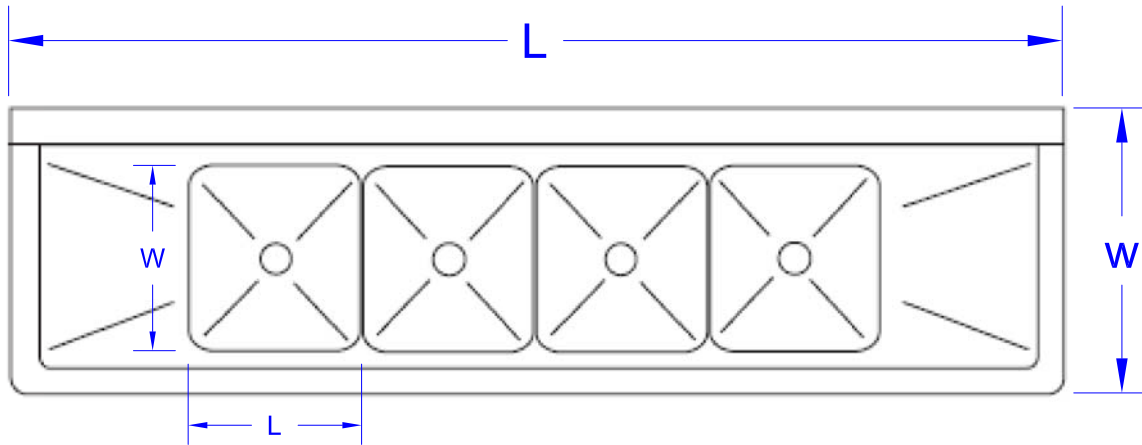

SE16204D18

FOUR TUB SINK
WITH BOTH SIDE 18" DRAIN
BOARD

Order No	DBR D Side	DBRD Length (inch)	Ga	Tub	Bowl Size (inch)			Overall Size (inch)			Weight lbs/ea
					W	L	D	W	L	H	
SE16204D18	L&R	18	18	4	20	16	12	26	100-1/4	45	101