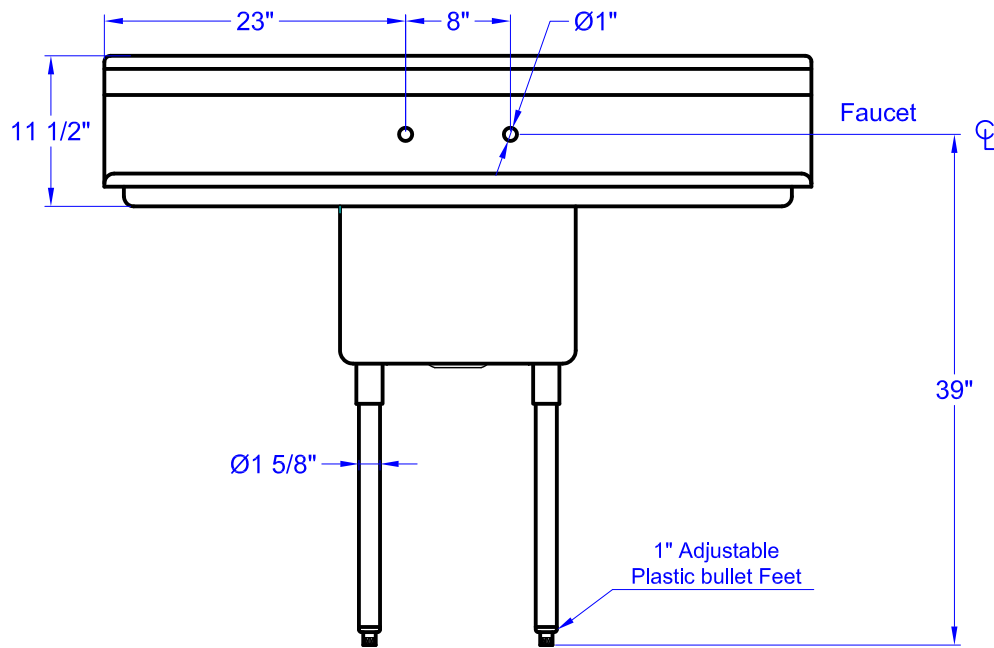

## SE18181D

- Bowl Size : 18" W x 18" L x 12" D.
- Left & Right side drain board length 18".
- Strainer included.
- Strainer Opening diameter 3-5/8".
- Faucets not included.

Top View

Front View

Right Side View