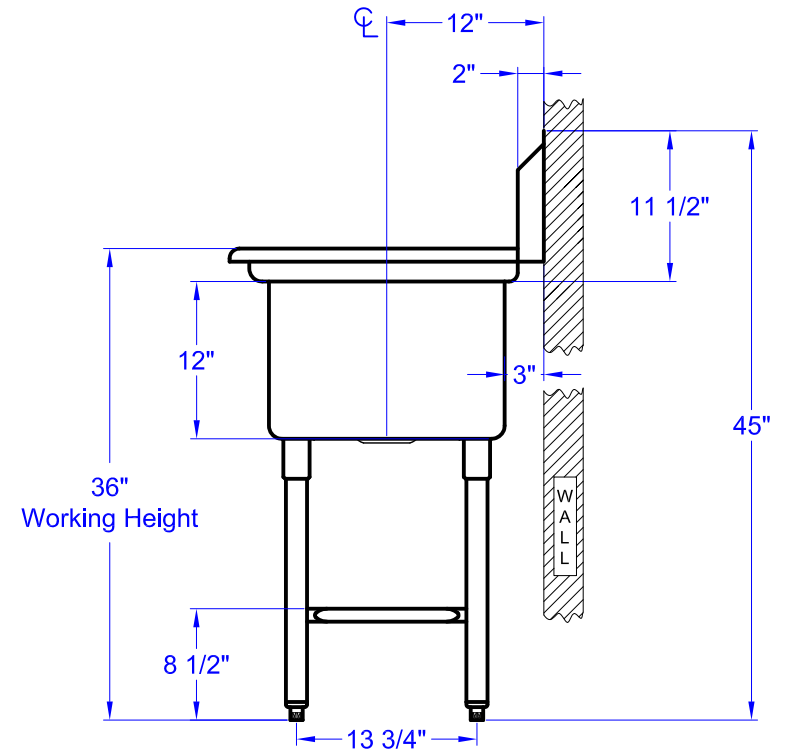

## SE18181D

- Bowl Size : 18" W x 18" L x 12" D.
- Left & Right side drain board length 18".
- Strainer included.
- Strainer Opening diameter 3-5/8".
- Faucets not included.

Top View

Front View

Right Side View