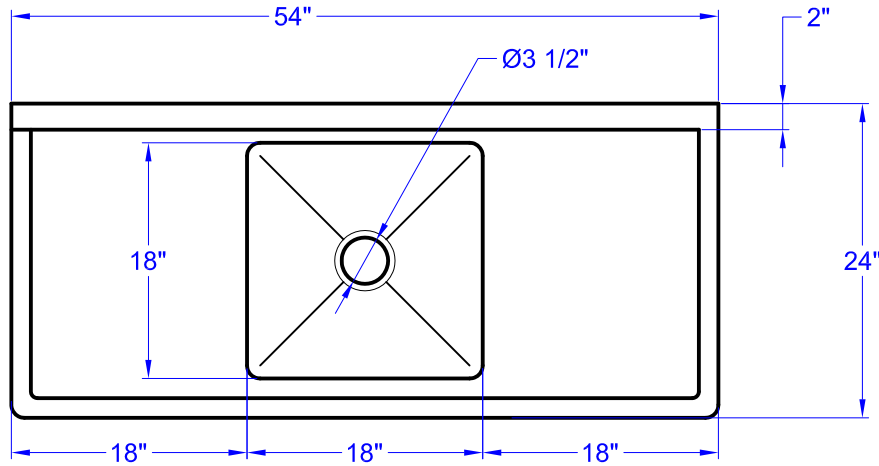

## SE18181D

- Bowl Size : 18" W x 18" L x 12" D.
- Left & Right side drain board length 18".
- Strainer included.
- Strainer Opening diameter 3-5/8".
- Faucets not included.

Top View

Front View

Right Side View