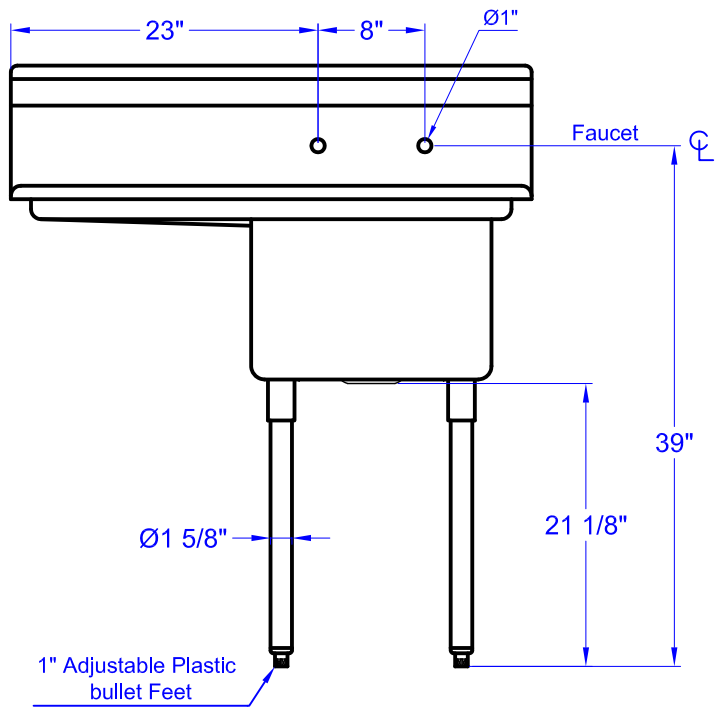

Visit our website at
www.GSW-USA.com

4177 Rowland Ave., #B, El Monte, CA 91731
Tel.: (800) 897-5999, (626) 291-5599 Fax: (626)286-0133
E-mail: sales@gsw-usa.com

GSW USA, INC. Copy Right Reserved 2013