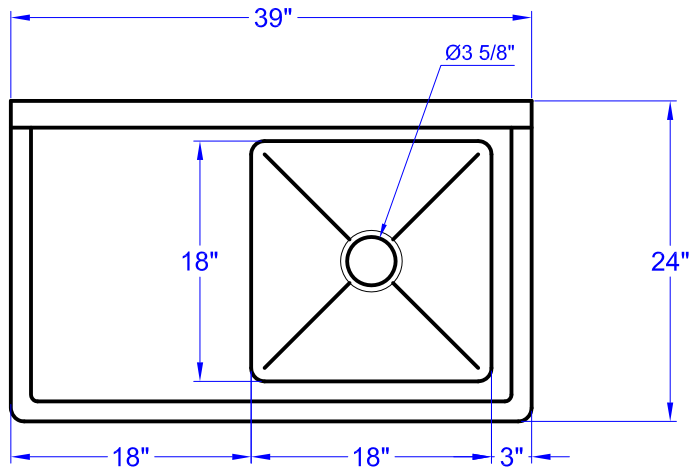

Visit our website at
www.GSW-USA.com

4177 Rowland Ave., #B, El Monte, CA 91731
Tel.: (800) 897-5999, (626) 291-5599 Fax: (626)286-0133
E-mail: sales@gsw-usa.com

GSW USA, INC. Copy Right Reserved 2013