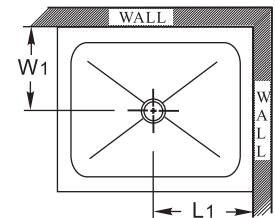

Without Manufacturer's Product Approval from the Massachusetts Board of State Examiners of Plumbers and Gasfitters

Suggested accessory

AA-840

Order No	Bowl Size (inch)			Overall Size (inch)					Weight lbs/ea
	A	B	C	W	L	H	W1	L1	
SE1922FM	19	16	8	19	22	12	9-1/2"	11	30
SE2424FM	21	21	9	24	24	13	12	12	39

Ice Cool Cold Pans

- * Interior tub type 304 stainless steel
- * Exterior housing galvanized steel
- * Unit shall be insulated with high density closed cell polyurethane

Order no	Dimension " B "	Dimension " A "	Dimension " C "	Pan
IP1826	17-3/8"	11-7/8"	4"	1
IP3126	31"	25-1/2"	6"	2
IP4526	44-3/4"	39-1/4"	12"	3
IP5926	58-1/2"	53"	18"	4
IP7226	72-1/4"	66-3/4"	24"	5
IP8626	86"	80-1/2"	30"	6