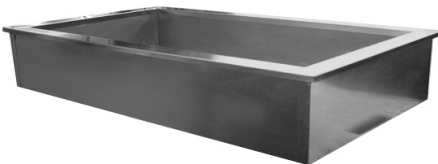

Floor Mount Mop Sinks

- * All stainless steel construction provides long life and easy maintenance.
- * Floor mount design for ultimate in sanitation.
- * Included plastic basket strainer.
- * Service faucet available.

Without Manufacturer's Product Approval from the Massachusetts Board of State Examiners of Plumbers and Gasfitters

Suggested accessory

AA-840

Order No	Bowl Size (inch)			Overall Size (inch)					Weight lbs/ea
	A	B	C	W	L	H	W1	L1	
SE1922FM	19	16	8	19	22	12	9-1/2"	11	30
SE2424FM	21	21	9	24	24	13	12	12	39

Ice Cool Cold Pans

- * Interior tub type 304 stainless steel
- * Exterior housing galvanized steel
- * Unit shall be insulated with high density closed cell polyurethane

Order no	Dimension " B "	Dimension " A "	Dimension " C "	Pan
IP1826	17-3/8"	11-7/8"	4"	1
IP3126	31"	25-1/2"	6"	2
IP4526	44-3/4"	39-1/4"	12"	3
IP5926	58-1/2"	53"	18"	4
IP7226	72-1/4"	66-3/4"	24"	5
IP8626	86"	80-1/2"	30"	6