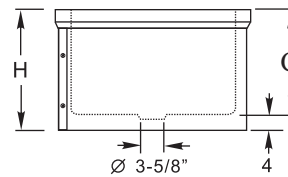

Without Manufacturer's Product Approval from the Massachusetts Board of State Examiners of Plumbers and Gasfitters

Suggested accessory

AA-840

Order No	Bowl Size (inch)			Overall Size (inch)					Weight lbs/ea
	A	B	C	W	L	H	W1	L1	
SE1922FM	19	16	8	19	22	12	9-1/2"	11	30
SE2424FM	21	21	9	24	24	13	12	12	39

Ice Cool Cold Pans

- * Interior tub type 304 stainless steel
- * Exterior housing galvanized steel
- * Unit shall be insulated with high density closed cell polyurethane

Order no	Dimension " B "	Dimension " A "	Dimension " C "	Pan
IP1826	17-3/8"	11-7/8"	4"	1
IP3126	31"	25-1/2"	6"	2
IP4526	44-3/4"	39-1/4"	12"	3
IP5926	58-1/2"	53"	18"	4
IP7226	72-1/4"	66-3/4"	24"	5
IP8626	86"	80-1/2"	30"	6