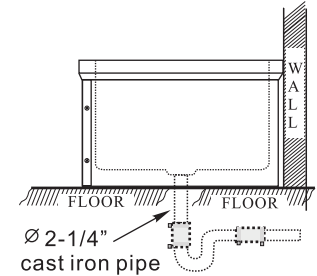

Without Manufacturer's Product Approval from the Massachusetts Board of State Examiners of Plumbers and Gasfitters

Suggested accessory

AA-840

Order No	Bowl Size (inch)			Overall Size (inch)					Weight lbs/ea
	A	B	C	W	L	H	W1	L1	
SE1922FM	19	16	8	19	22	12	9-1/2"	11	30
SE2424FM	21	21	9	24	24	13	12	12	39

Ice Cool Cold Pans

- * Interior tub type 304 stainless steel
- * Exterior housing galvanized steel
- * Unit shall be insulated with high density closed cell polyurethane

Order no	Dimension " B "	Dimension " A "	Dimension " C "	Pan
IP1826	17-3/8"	11-7/8"	4"	1
IP3126	31"	25-1/2"	6"	2
IP4526	44-3/4"	39-1/4"	12"	3
IP5926	58-1/2"	53"	18"	4
IP7226	72-1/4"	66-3/4"	24"	5
IP8626	86"	80-1/2"	30"	6