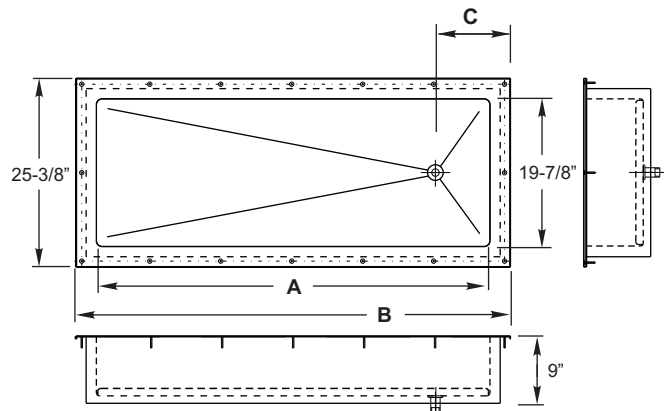

Without Manufacturer's Product Approval from the Massachusetts Board of State Examiners of Plumbers and Gasfitters

Suggested accessory

AA-840

Order No	Bowl Size (inch)			Overall Size (inch)					Weight lbs/ea
	A	B	C	W	L	H	W1	L1	
SE1922FM	19	16	8	19	22	12	9-1/2"	11	30
SE2424FM	21	21	9	24	24	13	12	12	39

Ice Cool Cold Pans

- * Interior tub type 304 stainless steel
- * Exterior housing galvanized steel
- * Unit shall be insulated with high density closed cell polyurethane

Order no	Dimension " B "	Dimension " A "	Dimension " C "	Pan
IP1826	17-3/8"	11-7/8"	4"	1
IP3126	31"	25-1/2"	6"	2
IP4526	44-3/4"	39-1/4"	12"	3
IP5926	58-1/2"	53"	18"	4
IP7226	72-1/4"	66-3/4"	24"	5
IP8626	86"	80-1/2"	30"	6