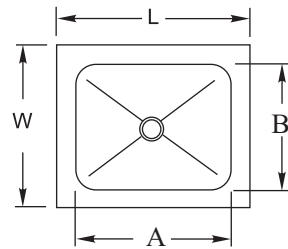

Without Manufacturer's Product Approval from the Massachusetts Board of State Examiners of Plumbers and Gasfitters

Suggested accessory

AA-840

Order No	Bowl Size (inch)			Overall Size (inch)					Weight lbs/ea
	A	B	C	W	L	H	W1	L1	
SE1922FM	19	16	8	19	22	12	9-1/2"	11	30
SE2424FM	21	21	9	24	24	13	12	12	39

Ice Cool Cold Pans

- * Interior tub type 304 stainless steel
- * Exterior housing galvanized steel
- * Unit shall be insulated with high density closed cell polyurethane

Order no	Dimension " B "	Dimension " A "	Dimension " C "	Pan
IP1826	17-3/8"	11-7/8"	4"	1
IP3126	31"	25-1/2"	6"	2
IP4526	44-3/4"	39-1/4"	12"	3
IP5926	58-1/2"	53"	18"	4
IP7226	72-1/4"	66-3/4"	24"	5
IP8626	86"	80-1/2"	30"	6